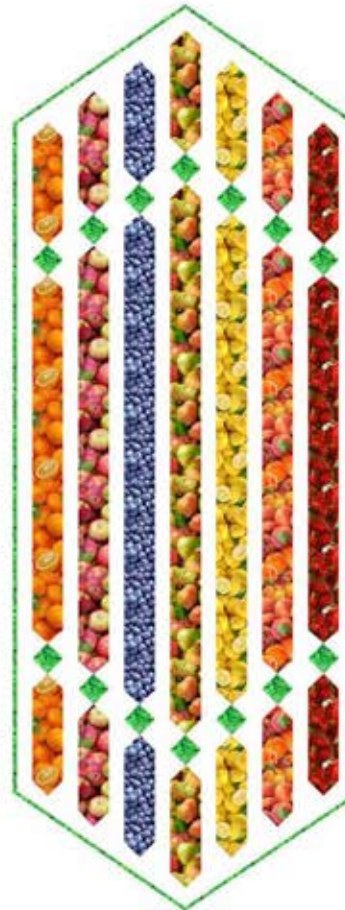

Farm Fresh Runner ES

22" x 59 1/2"

Materials for Top & Binding

Fabrics from the Food Festival collection from Elizabeth's Studio.

1/4 yard each 7 different prints

Fruit: 261-orange, 641-multi, 509-blue, 622-multi,
483-yellow, 578-multi, 155-red

Veggies: 654-green, 436-red, 634-purple, 389-multi
435-yellow, 653-green, 632-orange

1/2 yard green print (fruit) 624-green (veggie) 642-green

1 yard white tonal or solid

Other Materials

Backing: 2 yards
Batting: 30" x 67"
Neutral-color thread
Rotary cutting tools
Basic sewing tools

6 39725 12031 3

PT1948

Farm Fresh Runner ES

Pine Tree Country Quilts

PO Box 343, Stillwater, ME 04489 (207) 827-3876

www.pinetreecountryquilts.com