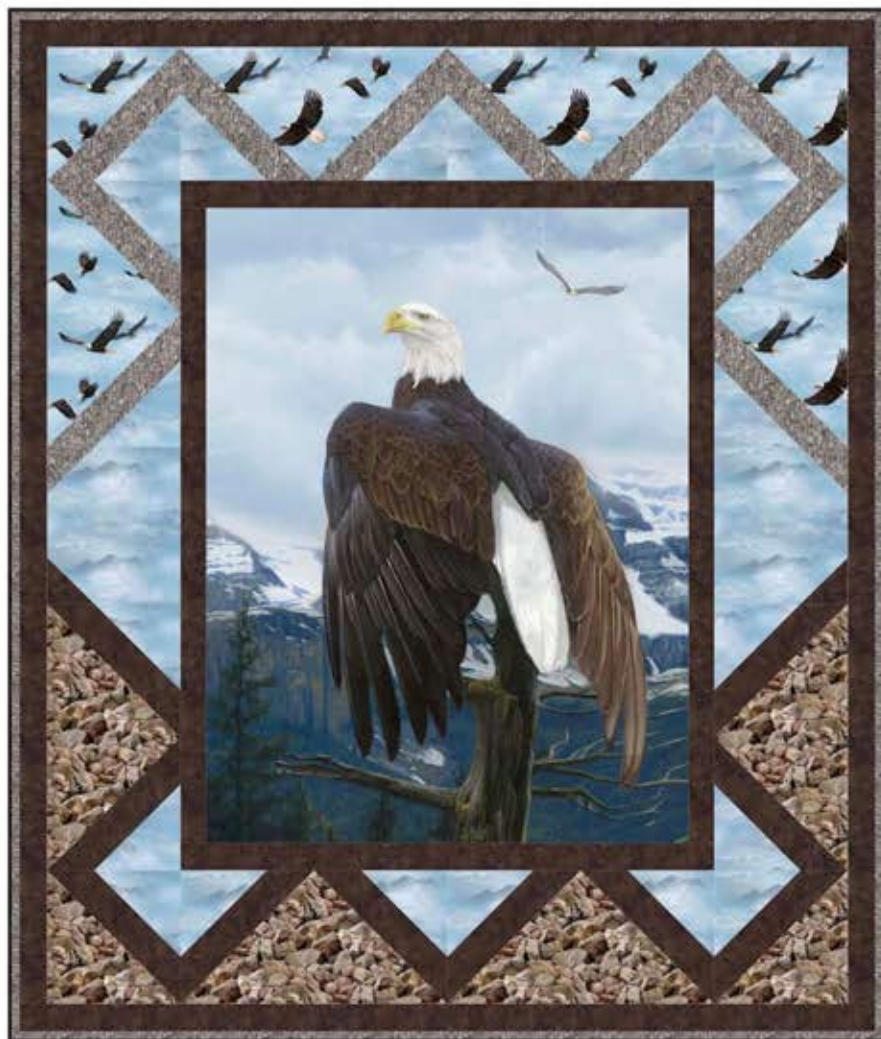

# Majestic Flight

Pine Tree Country Quilts

PO Box 343, Stillwater, ME 04489 (207) 827-3876

[www.pinetreecountryquilts.com](http://www.pinetreecountryquilts.com)

## Majestic Flight

54 1/2" x 65 1/2"

### Materials for Top & Binding

*Fabrics from the Wings of Pride and Landscape Medley collections from Elizabeth's Studio*

1 panel	Wings of Pride	24000-black
1 yard	Eagle print	635-blue
1 yard	Sky print	636-blue
1 yard	Stones	523-brown
1 1/3 yards	Bark	562-gray
1 1/2 yards	Brown mottled	