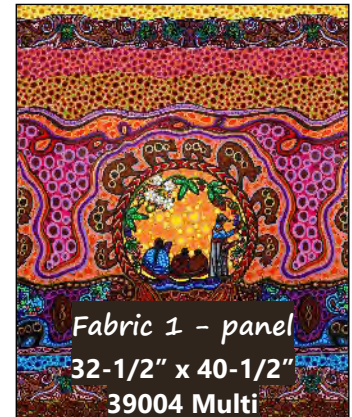

*Aurora in Family Circle collection*  
*by Elizabeth's Studio*

Design by Brenda Plaster, Spool and Bobbin Quilting

[www.spoolandbobbinquilting.com](http://www.spoolandbobbinquilting.com)

<https://mewe.com/p/brendaplaster>

62-1/2" x 58-1/2"

\*The same fabric is used as *Fabric 4* and *Binding* in this coloring.

**BRENDA PLASTER**  
**SPOOL & BOBBIN QUILTING**