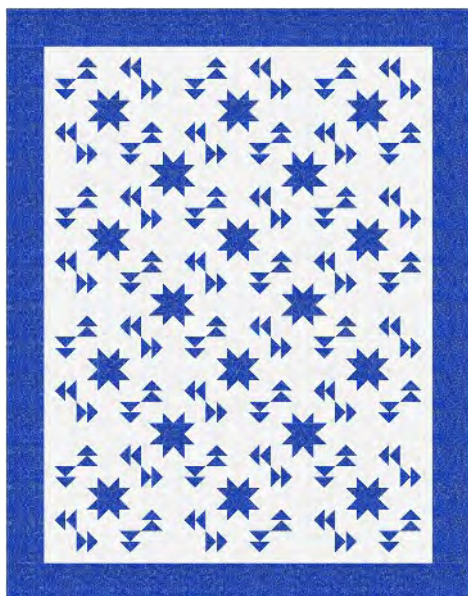

## Flutter By in Radiance collection

by Elizabeth's Studio

Design by Brenda Plaster, Spool and Bobbin Quilting.  
Pattern available at [www.spoolandbobbinquilting.com](http://www.spoolandbobbinquilting.com)

*Fabric 1* - 3-3/8 yards  
SF 706 White

*Fabric 2* - 4 yards  
SF 706 Royal

*Backing* - 5-1/8 yards

*Fabric 1* - 3-3/8 yards  
GF 706 White

*Fabric 2* - 4 yards  
GF 706 Maroon

*Backing* - 5-1/8 yards

*Fabric 1* - 3-3/8 yards  
SF 706 White