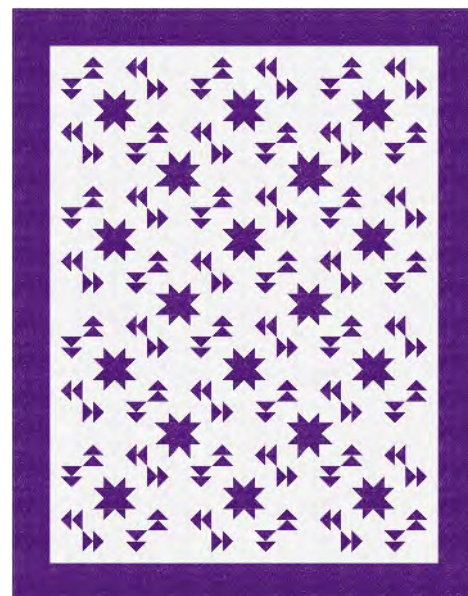

## Flutter By in Radiance collection

by Elizabeth's Studio

Design by Brenda Plaster, Spool and Bobbin Quilting.  
Pattern available at [www.spoolandbobbinquilting.com](http://www.spoolandbobbinquilting.com)

*Fabric 1* - 3-3/8 yards  
SF 706 White

*Fabric 2* - 4 yards  
SF 706 Royal

*Backing* - 5-1/8 yards

*Fabric 1* - 3-3/8 yards  
GF 706 White

*Fabric 2* - 4 yards  
GF 706 Maroon

*Backing* - 5-1/8 yards

*Fabric 1* - 3-3/8 yards  
SF 706 White

*Fabric 2* - 4 yards  
SF 706 Purple

*Backing* - 5-1/8 yards

**BRENDA PLASTER**  

---

**SPOOL & BOBBIN QUILTING**

---