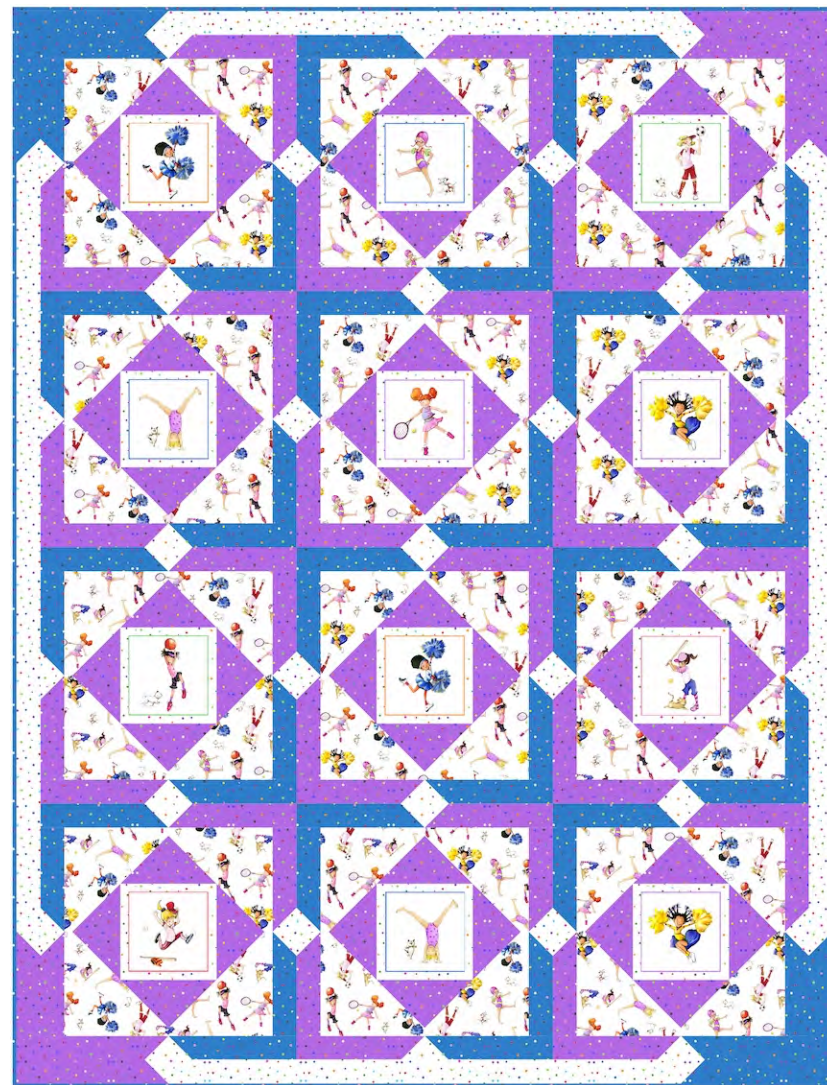

Perfectly Framed

51" x 67"

Materials for Top & Binding

Fabrics from the Girls Rule! collection from Elizabeth's Studio

2/3 yard	Girl squares panel	1833-white
1 1/3 yards	Girls print	1834-white
1 1/3 yards	Purple dots	626-purple
1 1/3 yards	Blue dots	626-blue
3/4 yard	White dots	626-multi

Other Materials

Backing: 3 1/2 yds
Batting: 59" x 75"
Neutral-color thread
Rotary cutting tools
Basic sewing tools

7 26597 43572 7

PT2066

Perfectly Framed

Pine Tree Country Quilts

PO Box 343, Stillwater, ME 04489 (207) 827-3876