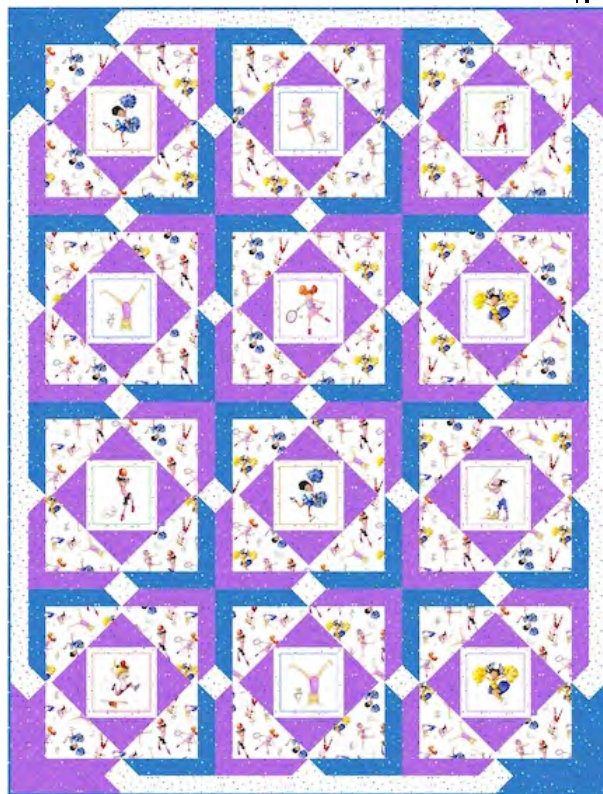

Perfectly Framed

51" x 67"

Materials for Top & Binding

Fabrics from the Girls Rule! collection from Elizabeth's Studio

2/3 yard	Girl squares panel	1833-white
1 1/3 yards	Girls print	1834-white
1 1/3 yards	Purple dots	626-purple
1 1/3 yards	Blue dots	626-blue
3/4 yard	White dots	626-multi

Other Materials

Backing: 3 1/2 yds
Batting: 59" x 75"
Neutral-color thread
Rotary cutting tools
Basic sewing tools

7 26597 43572 7

PT2066

Perfectly Framed

Pine Tree Country Quilts

PO Box 343, Stillwater, ME 04489 (207) 827-3876